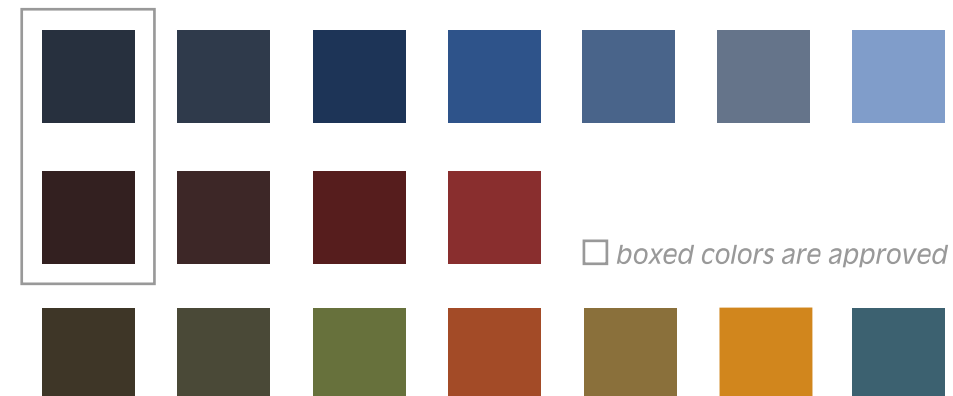

Type (primary)

Liberty Point

PROPERTIES, LLC

Typefaces

Arno Pro
Display

Antique Olive
Regular

Minion Pro
Regular
Semibold Italic

Color (primary)

R: 39
G: 48
B: 62

C: 82
M: 71
Y: 52
K: 52

HEX: 27303E

Color (secondary palette)

boxed colors are approved for logo