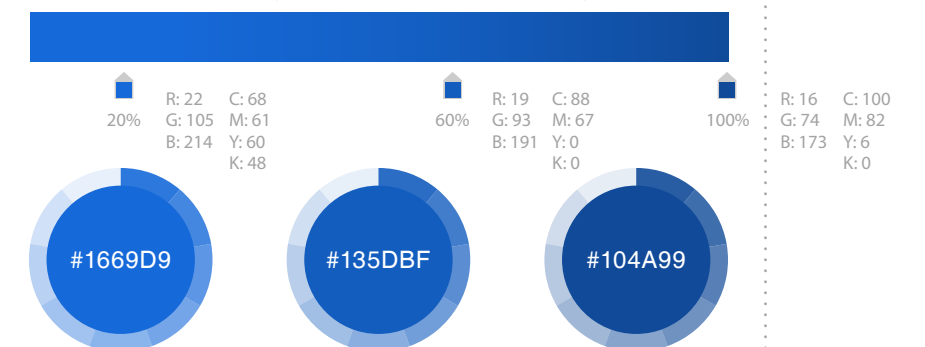

R: 22
G: 105
B: 214
C: 83
M: 60
Y: 0
K: 0

R: 63
G: 63
B: 63
C: 68
M: 61
Y: 60
K: 48

CORE LOGO COLORS

ACCENT COLORS

MAIN PALATE

GRADIENT

myriad pro
semibold

BOOKMAN OLD STYLE
REGULAR