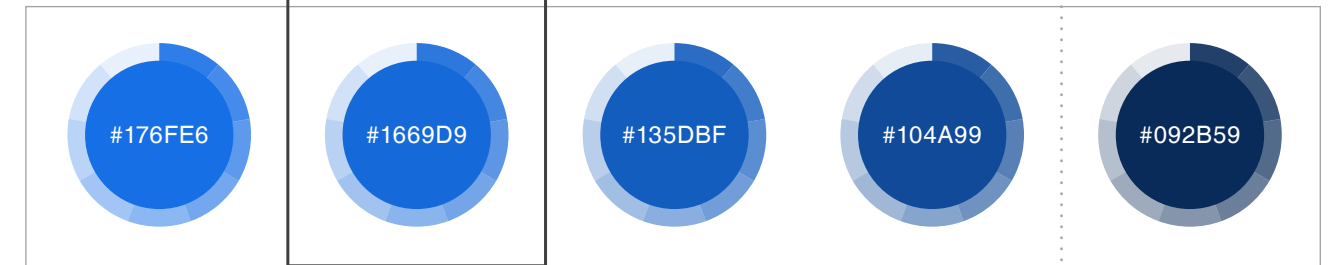

R: 22
G: 105
B: 214
C: 83
M: 60
Y: 0
K: 0

R: 63
G: 63
B: 63
C: 68
M: 61
Y: 60
K: 48

CORE LOGO COLORS

ACCENT COLORS

MAIN PALATE

GRADIENT

myriad pro
semibold

BOOKMAN OLD STYLE
REGULAR